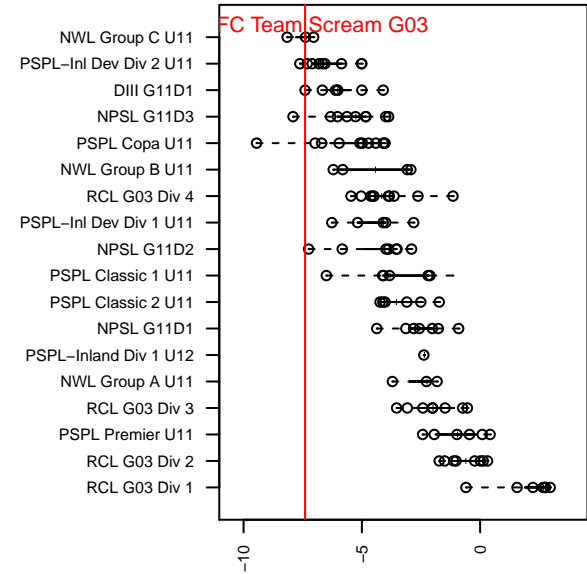

**attack and defense rating
relative to others at age
and all opponents in last 13 months**