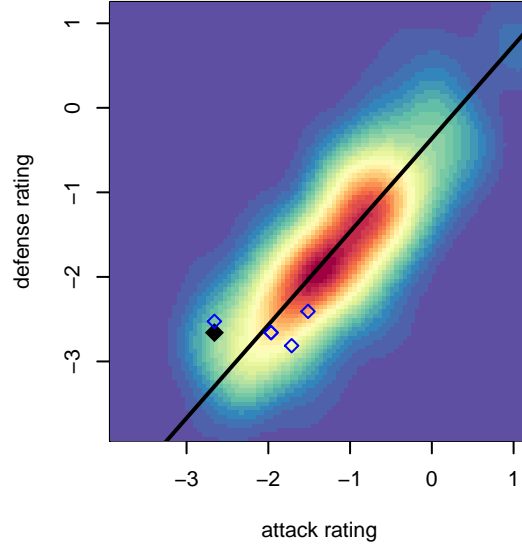

**attack and defense rating
relative to others at age
and all opponents in last 13 months**