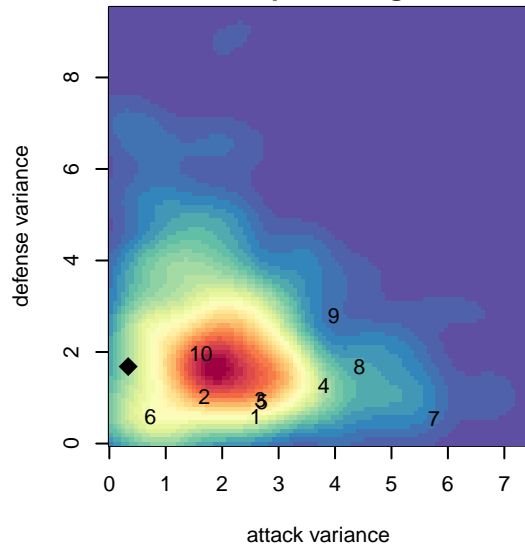

FWFC Team Scream G03

Federal Way FC
Federal Way, WA
G03 total strength=29
attack=0.07 defense=0.07
fall league = DIII G11D1

alt names used:
FWMSC G03 Team Scream

Venues played:
2014 DIII G11D1

**attack and defense variance (black dot)
relative to other teams
and top 10 in region**